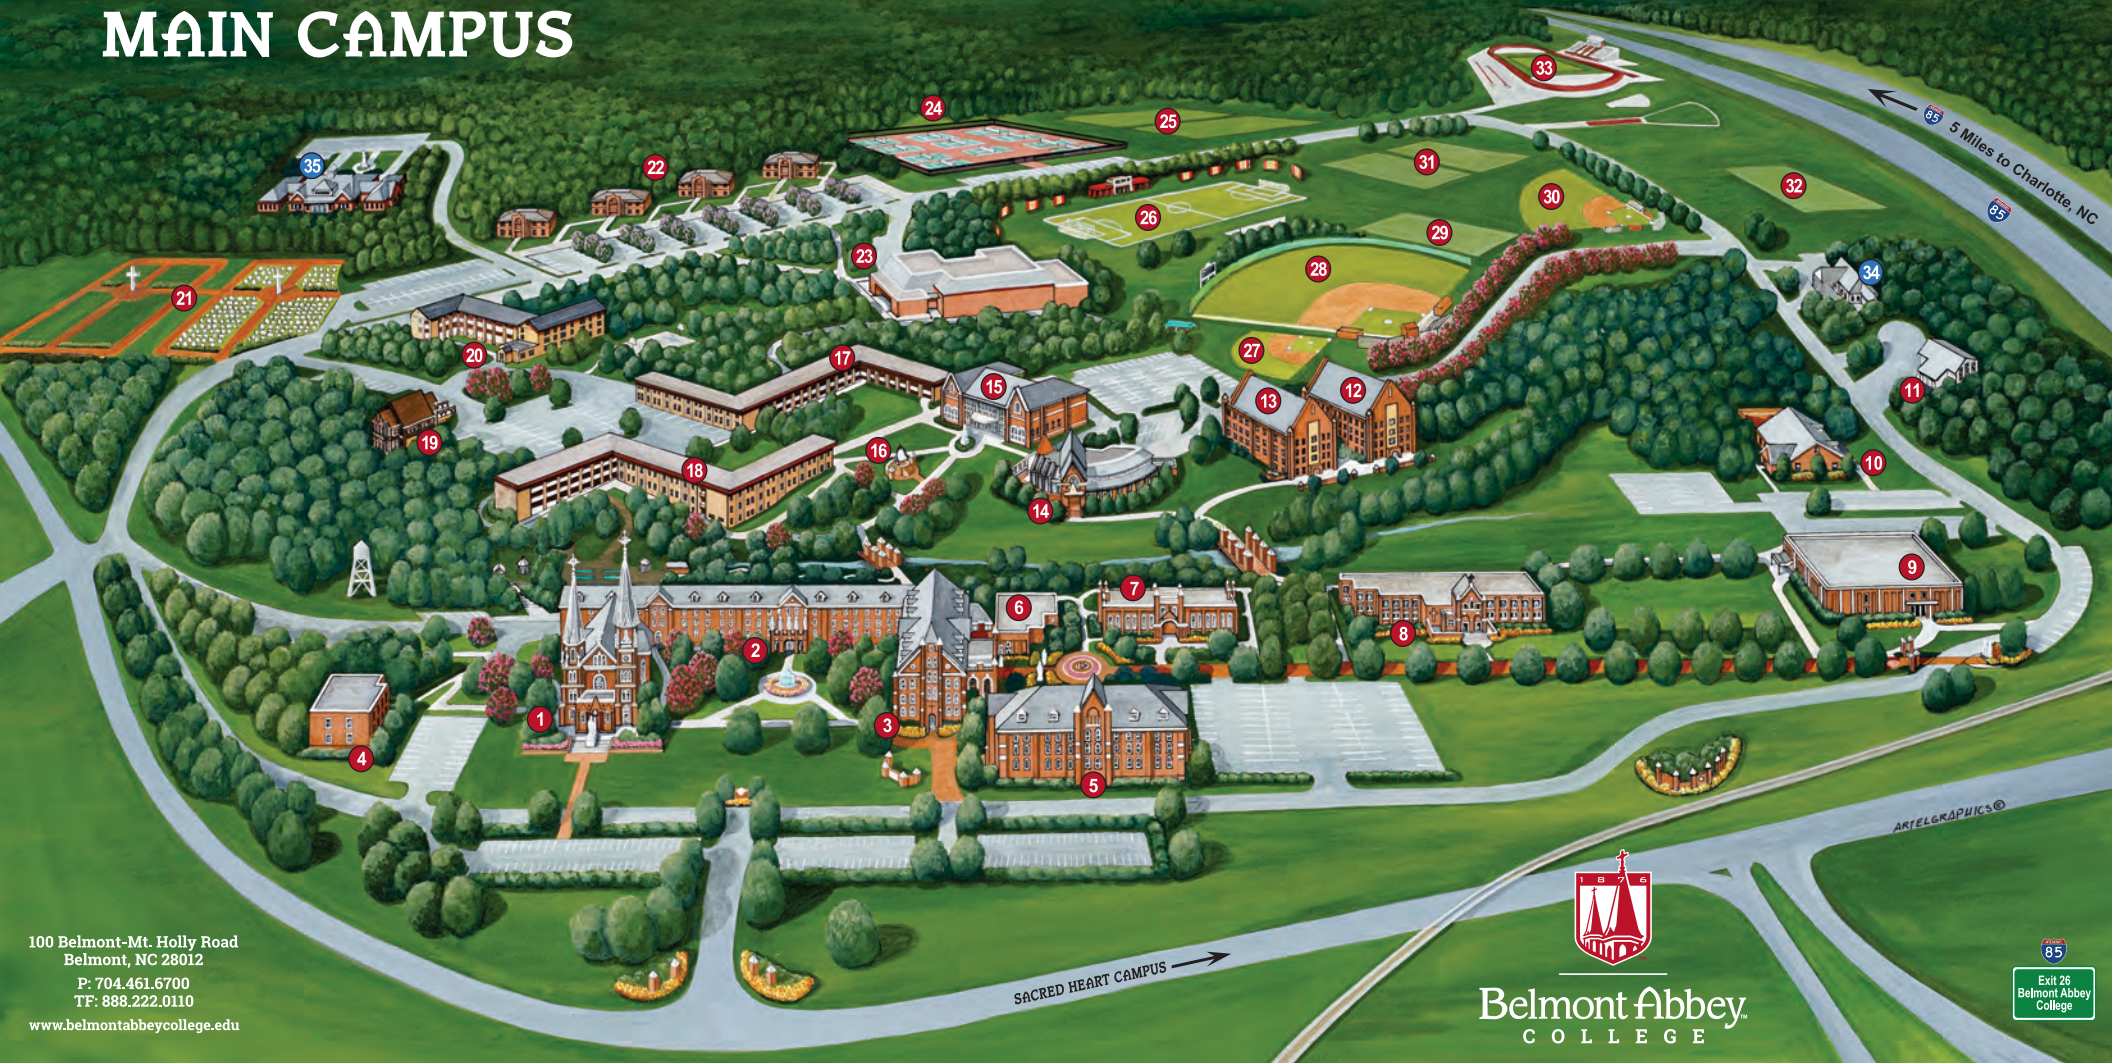

BELMONT ABBEY COLLEGE

MAIN CAMPUS

100 Belmont-Mt. Holly Road
 Belmont, NC 28012
 P: 704.461.6700
 TF: 888.222.0110
www.belmontabbeycollege.edu

Belmont Abbey
 COLLEGE

LEGEND

- | | | | | |
|--|--|--|---|---|
| 1. Mary Help of Christians Basilica | 4. Music Building | 10. Lowry Alumni House
Alumni Office
Admissions Reception Office | 15. Dining Hall | 23. Wheeler Center
Coaches, Basketball Court |
| 2. Belmont Abbey Monastery | 5. St. Leo Hall
The Catholic Shoppe
Campus Bookstore
Grace Auditorium | 11. Chi Rho House/Facilities | 16. The Gratitude Bell | 24. Mike & Bonnie Reidy Tennis Center |
| 3. Robert Lee Stowe Hall
Office of the President
Academic Affairs
Athletic Administration
Business Office
Campus Reception
College Relations
Human Resources
Institutional Research
IT Services & Help Desk | 6. Holy Grounds Coffee Shop & Cafe | 12. St. Benedict Residence Hall | 17. Poellath Residence Hall | 25, 27, 31, 32 Practice Fields |
| | 7. The Haid Theater & Ballroom
The Wellness Center (lower level) | 13. St. Scholastica Residence Hall | 18. O'Connell Residence Hall
Residence Life
Campus Ministry | 26. Alumni Field |
| | 8. Abbot Vincent Taylor Library
Academic Resource Center | 14. Abbot Walter Coggin Student Center
CRUSADER SUCCESS HUB
Admissions, Registrar,
Financial Aid, Student Accounts
Student Activities Center
Campus Post Office | 19. St. Joseph Adoration Chapel | 28. Baseball Field |
| | 9. William Gaston Science Building | | 20. Raphael Arthur Residence Hall
Campus Safety and Police | 29. Intramural Sports Field |
| | | | 21. Monastery Cemetery | 30. Softball Field |
| | | | 22. Cuthbert Allen Apartments | 33. Proposed New Sports Complex |
| | | | | 34. The Belmont House (private) |
| | | | | 35. MiraVia |